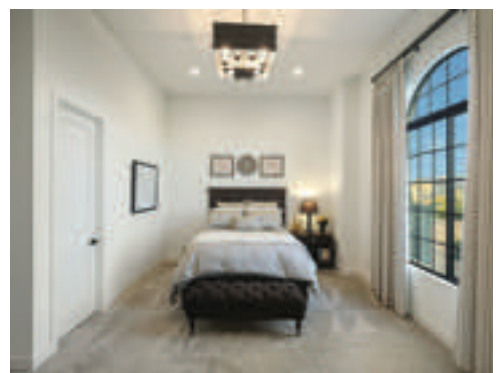

Builder Updates

The Luckys
NORTH SCOTTSDALE

BOULDER RANCH | 26727 N BOULDER LANE | NORTH SCOTTSDALE

Pull out pantry cabinet
Cabinet panels for all dishwashers and Subzero drawers
Upgraded faucet
Soap dispenser and air switch for disposal
Under mount sink

Butler pantry

Custom cabinets with glass doors
Low voltage lighting
Quartzite countertop
Marble backsplash

Wet bar

Custom glass door cabinets
Sub zero refrigerator doors
Sub zero 36inch wine fridge
Kohler stainless under mount sink with designer faucet
Low voltage lighting
Upgraded quartzite counters
Custom marble back splash

Prep Kitchen

Asko Dishwasher
Sub Zero drawer freezer and fridge
Wolf M series built-in convection oven
Wolf Steam oven
Wolf Warming drawer
Kohler double under mount stainless-steel sink
Custom back splash
Kitchen convenience and elegance package with under cabinet outlets
Soap dispenser and air switch for disposal

Casita kitchenette

Wolf Microwave
Subzero fridge w/ freezer
Stainless steel sink
Custom granite

Upgraded casita bath

Shower vs tub

602.320.8415 | All.Lucky@RussLyon.com | LisaLucky.com