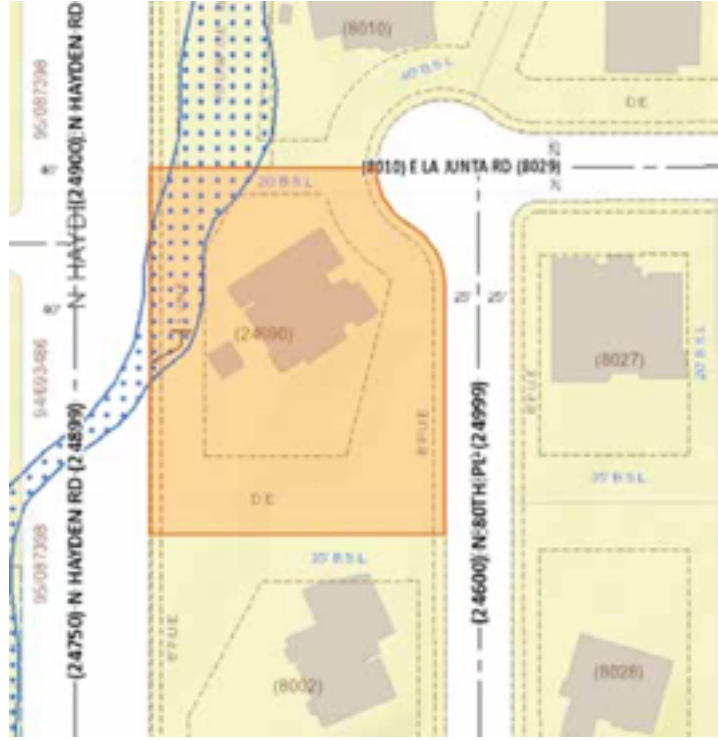

Pinnacle Peak Estates

24690 N 80th Place
Scottsdale, Arizona 85255

The Luckys

NORTH SCOTTSDALE

Lisa: 602-320-8415
Matt: 480-390-0445
Laura: 480-390-5044

LisaLucky.com