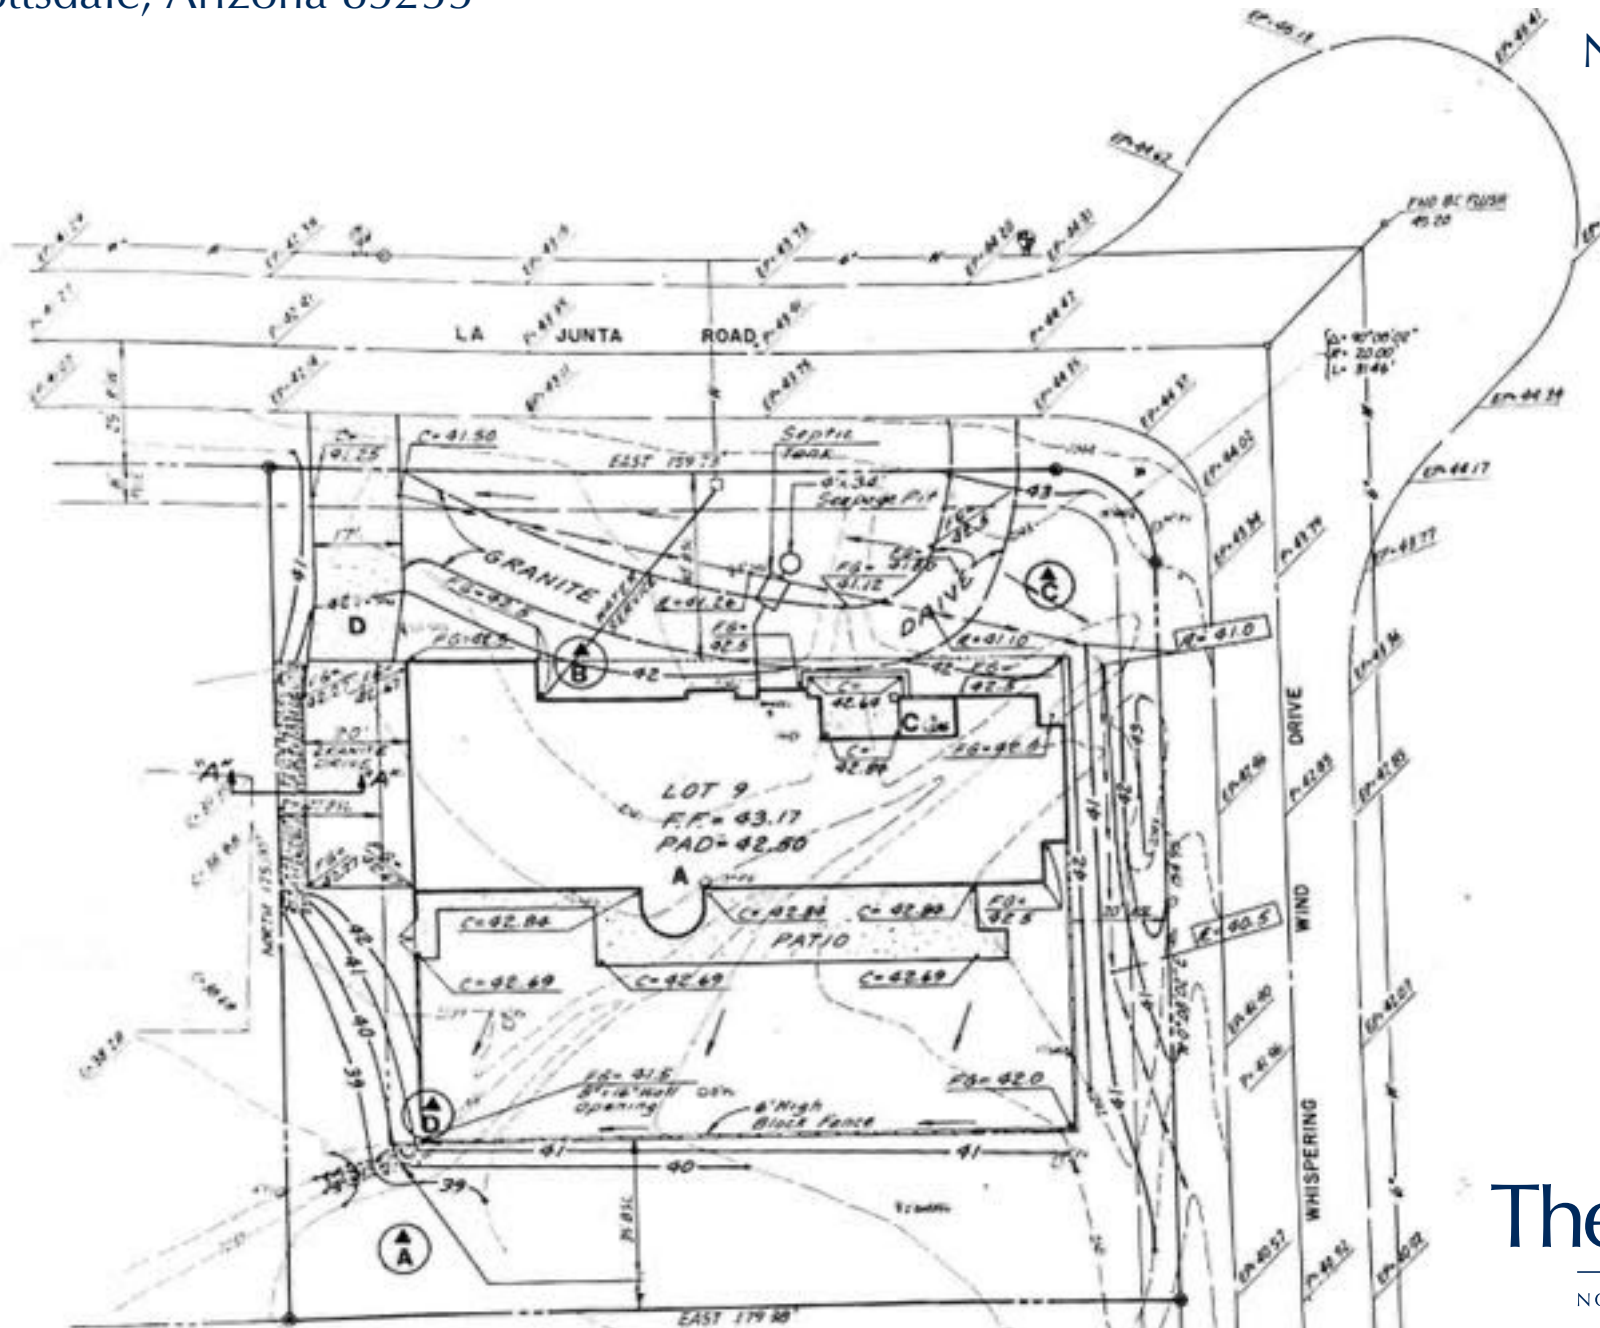

8433 E La Junta Road
Scottsdale, Arizona 85255

Pinnacle Peak Estates III

North Scottsdale

Site Plan

The Luckys

NORTH SCOTTSDALE

Cell: 602-320-8415
E-mail: Lucky@RussLyon.com