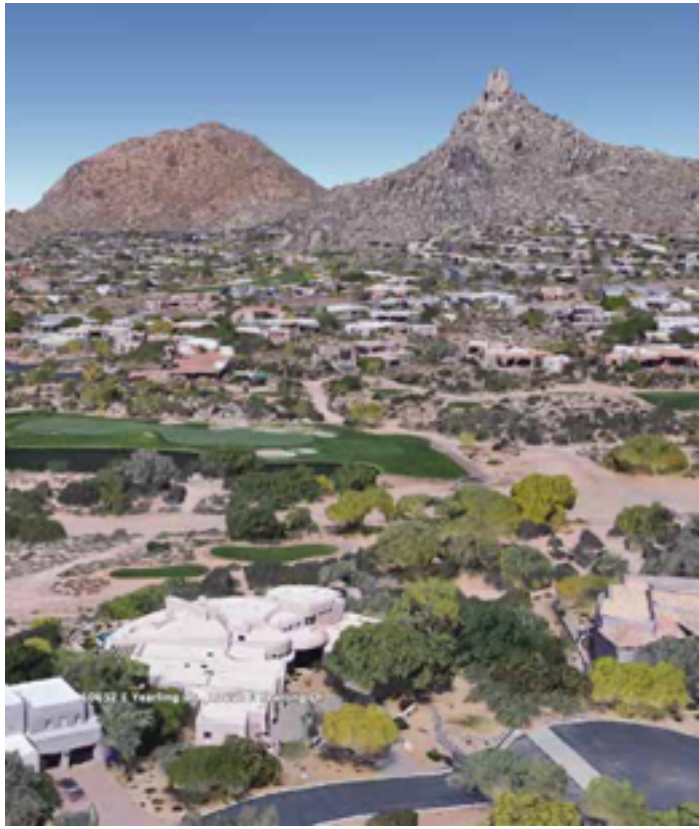

Windy Walk Estates

North Scottsdale

10652 E Yearling Drive
Scottsdale, Arizona 85255

Lisa: 602-320-8415
Matt: 480-390-0445
Laura: 480-390-5044

LisaLucky.com