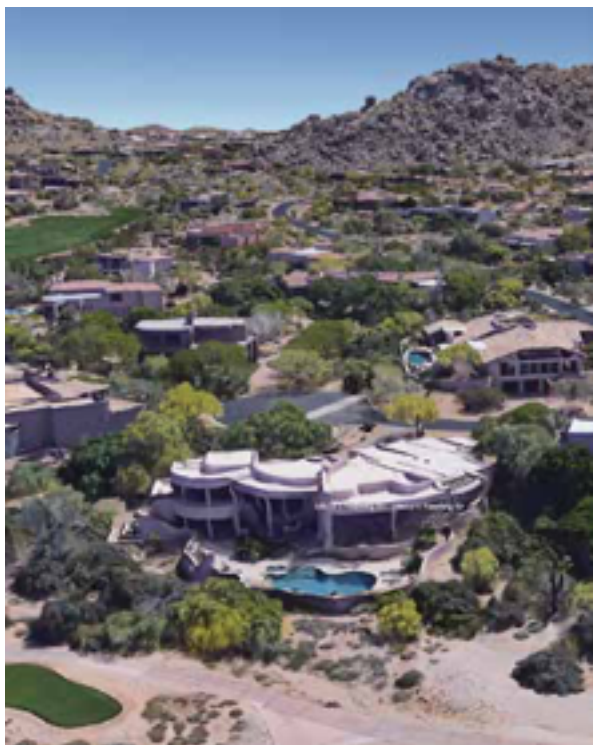

Windy Walk Estates

North Scottsdale

10652 E Yearling Drive
Scottsdale, Arizona 85255

Lisa: 602-320-8415
Matt: 480-390-0445
Laura: 480-390-5044

LisaLucky.com