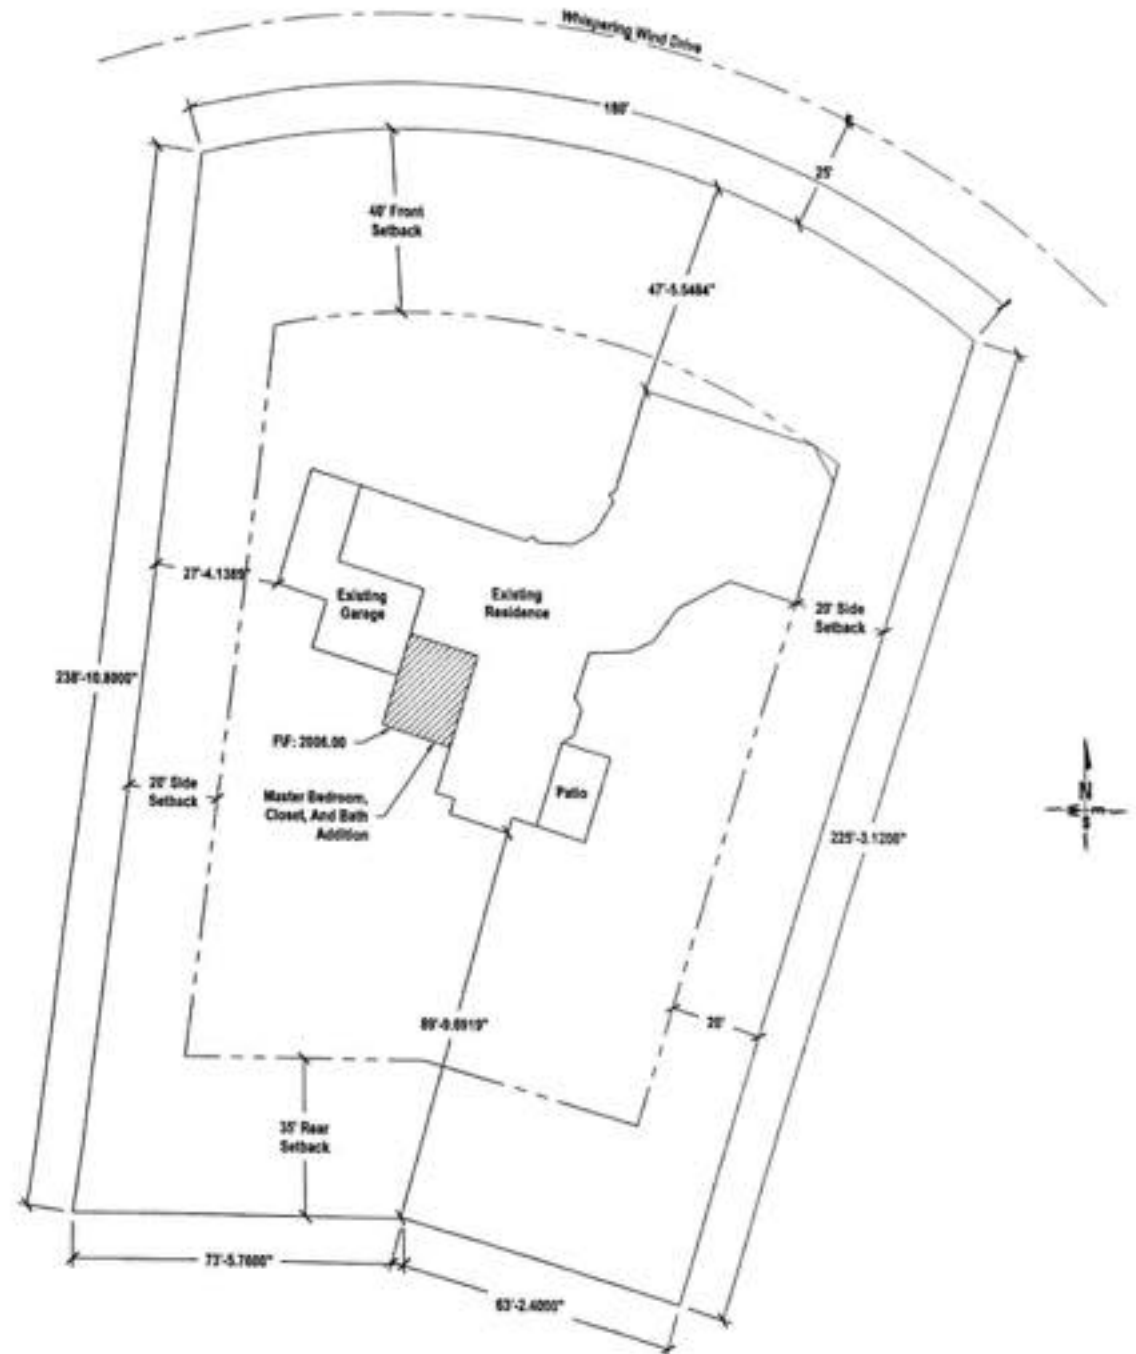

Pinnacle Peak Estates III

Site Plan

8171 E Whispering Wind Drive
Scottsdale, Arizona 85255

The Luckys

NORTH SCOTTSDALE

Lisa: 602-320-8415
Matt: 480-390-0445
Laura: 480-390-5044

LisaLucky.com

Russ
Lyon