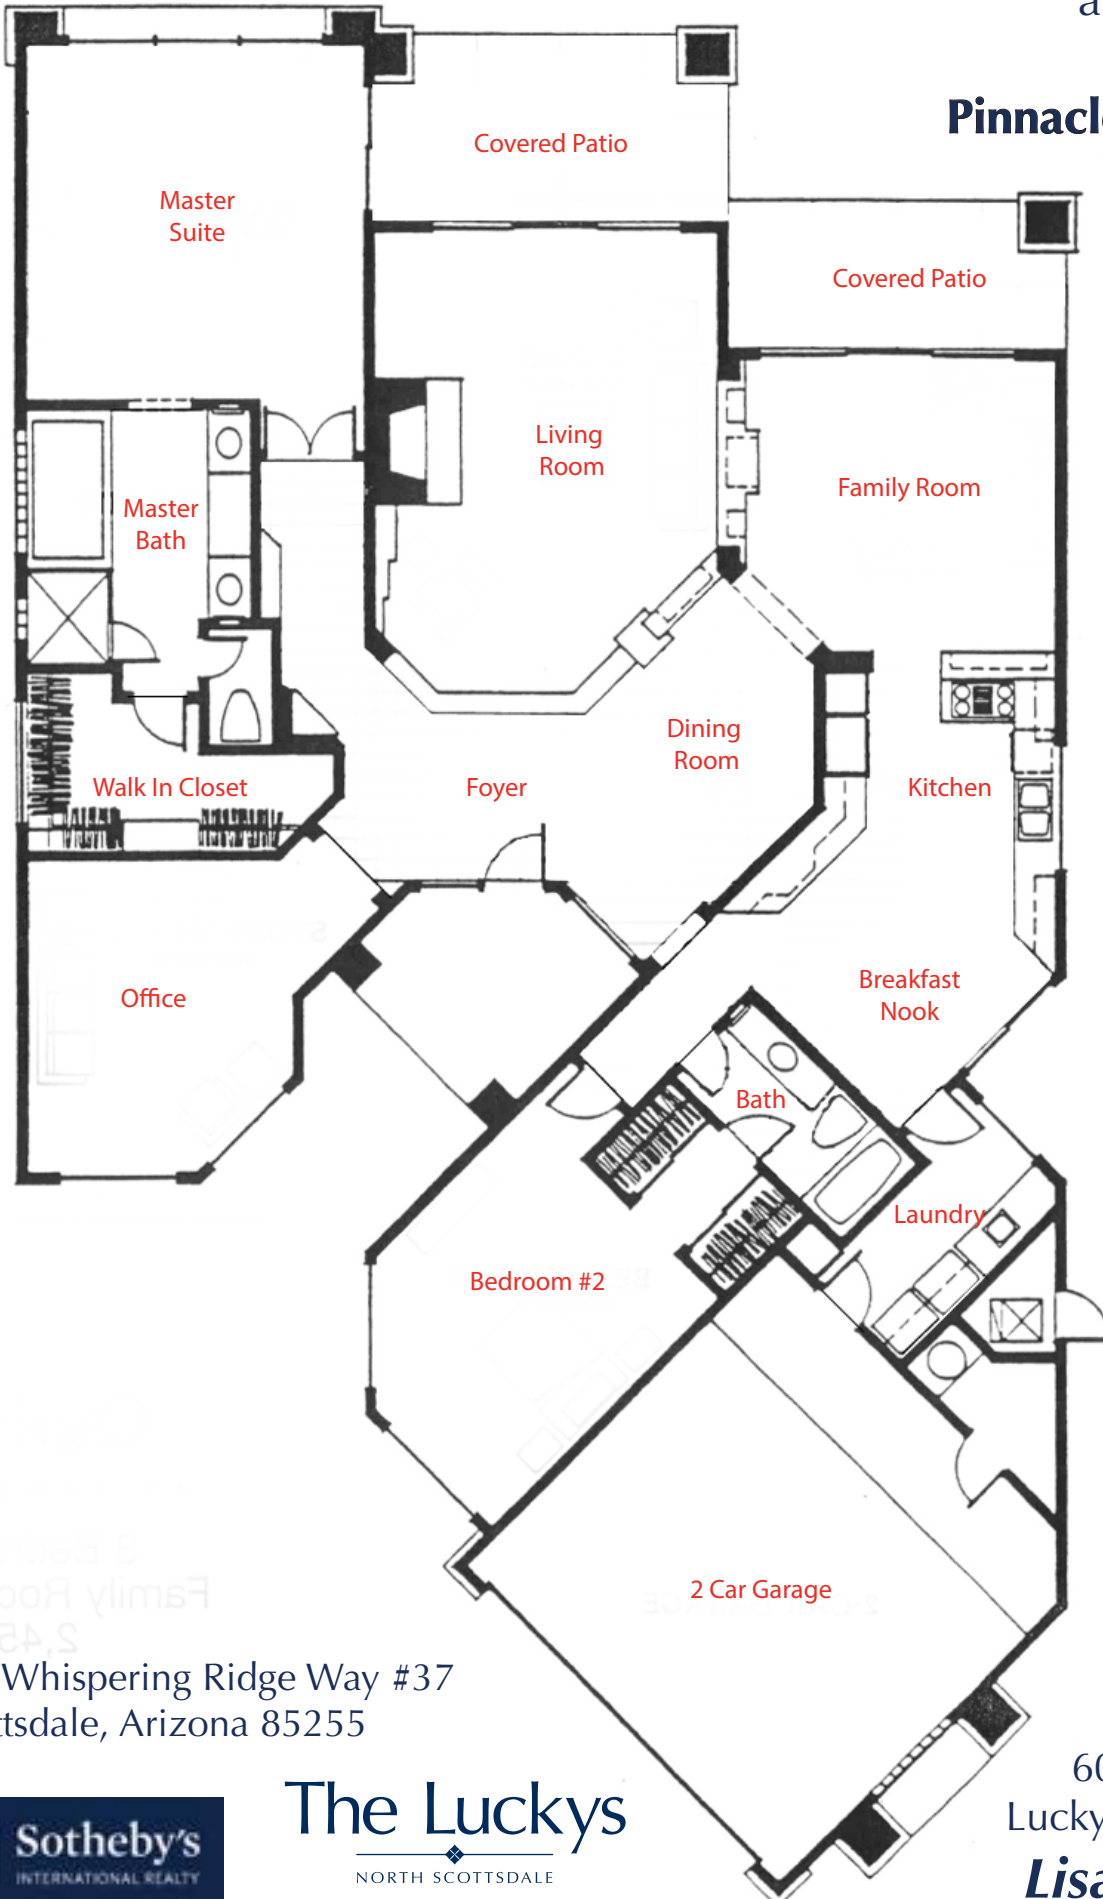

# Whispering Ridge

at Troon Village

## Pinnacle Floor Plan

24350 N Whispering Ridge Way #37  
Scottsdale, Arizona 85255

The Luckys  
NORTH SCOTTSDALE

602-320-8415  
Lucky@RussLyon.com  
[LisaLucky.com](http://LisaLucky.com)