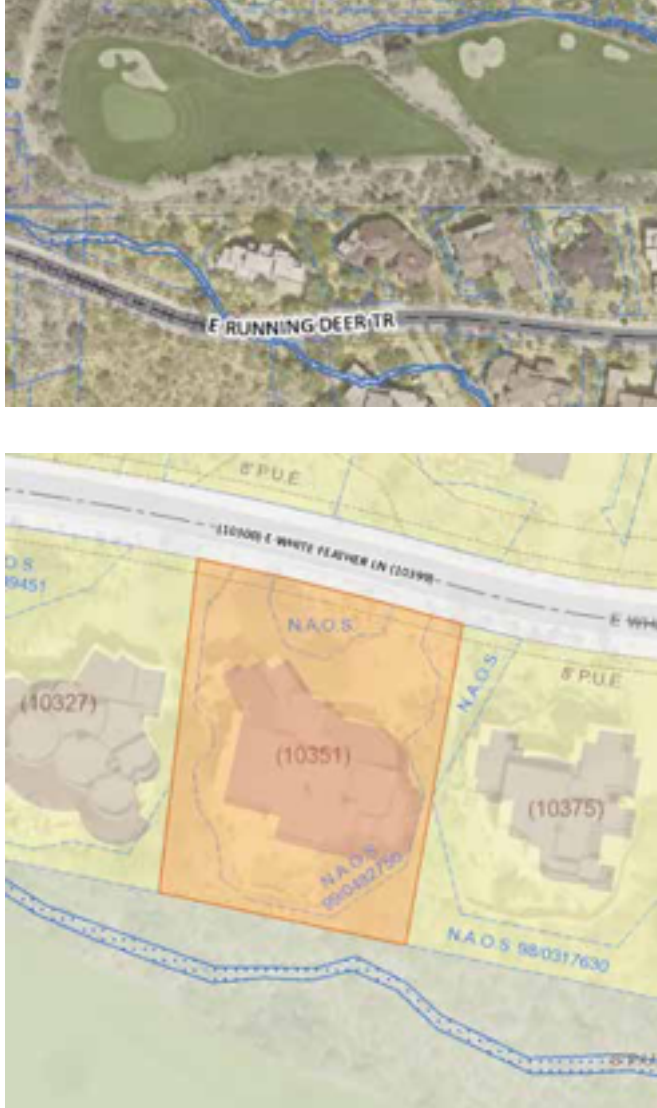

Pinnacle Canyon

at Troon North

10351 E White Feather Lane
Scottsdale, Arizona 85255

Lisa: 602-320-8415
Matt: 480-390-0445
Laura: 480-390-5044

The Luckys
NORTH SCOTTSDALE

Russ
Lyon

Sotheby's
INTERNATIONAL REALTY