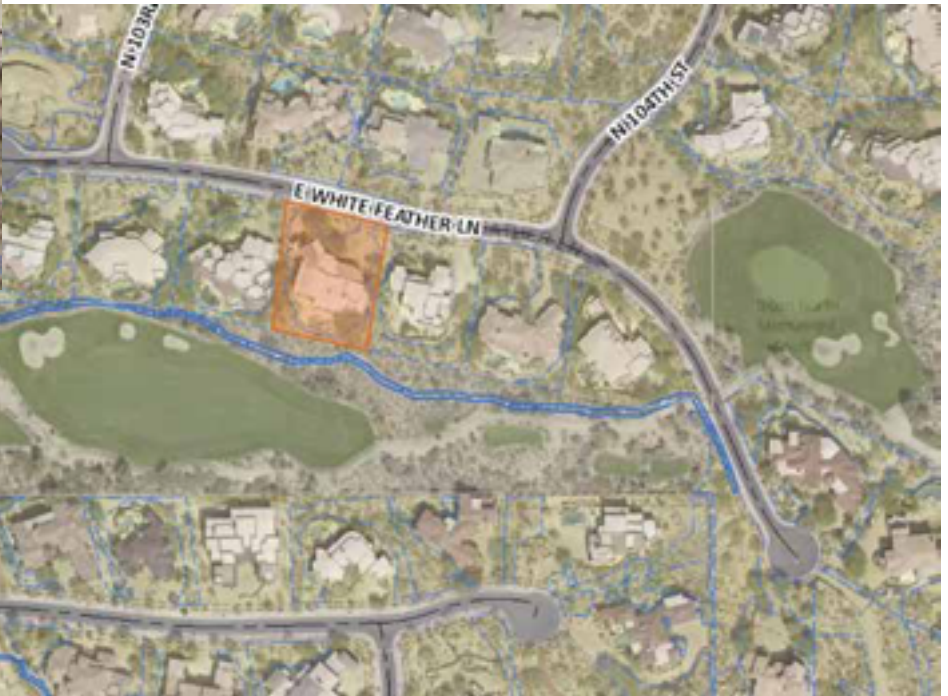

Pinnacle Canyon

at Troon North

10351 E White Feather Lane
Scottsdale, Arizona 85255

Lisa: 602-320-8415
Matt: 480-390-0445
Laura: 480-390-5044

The Luckys
NORTH SCOTTSDALE

Russ
Lyon

Sotheby's
INTERNATIONAL REALTY