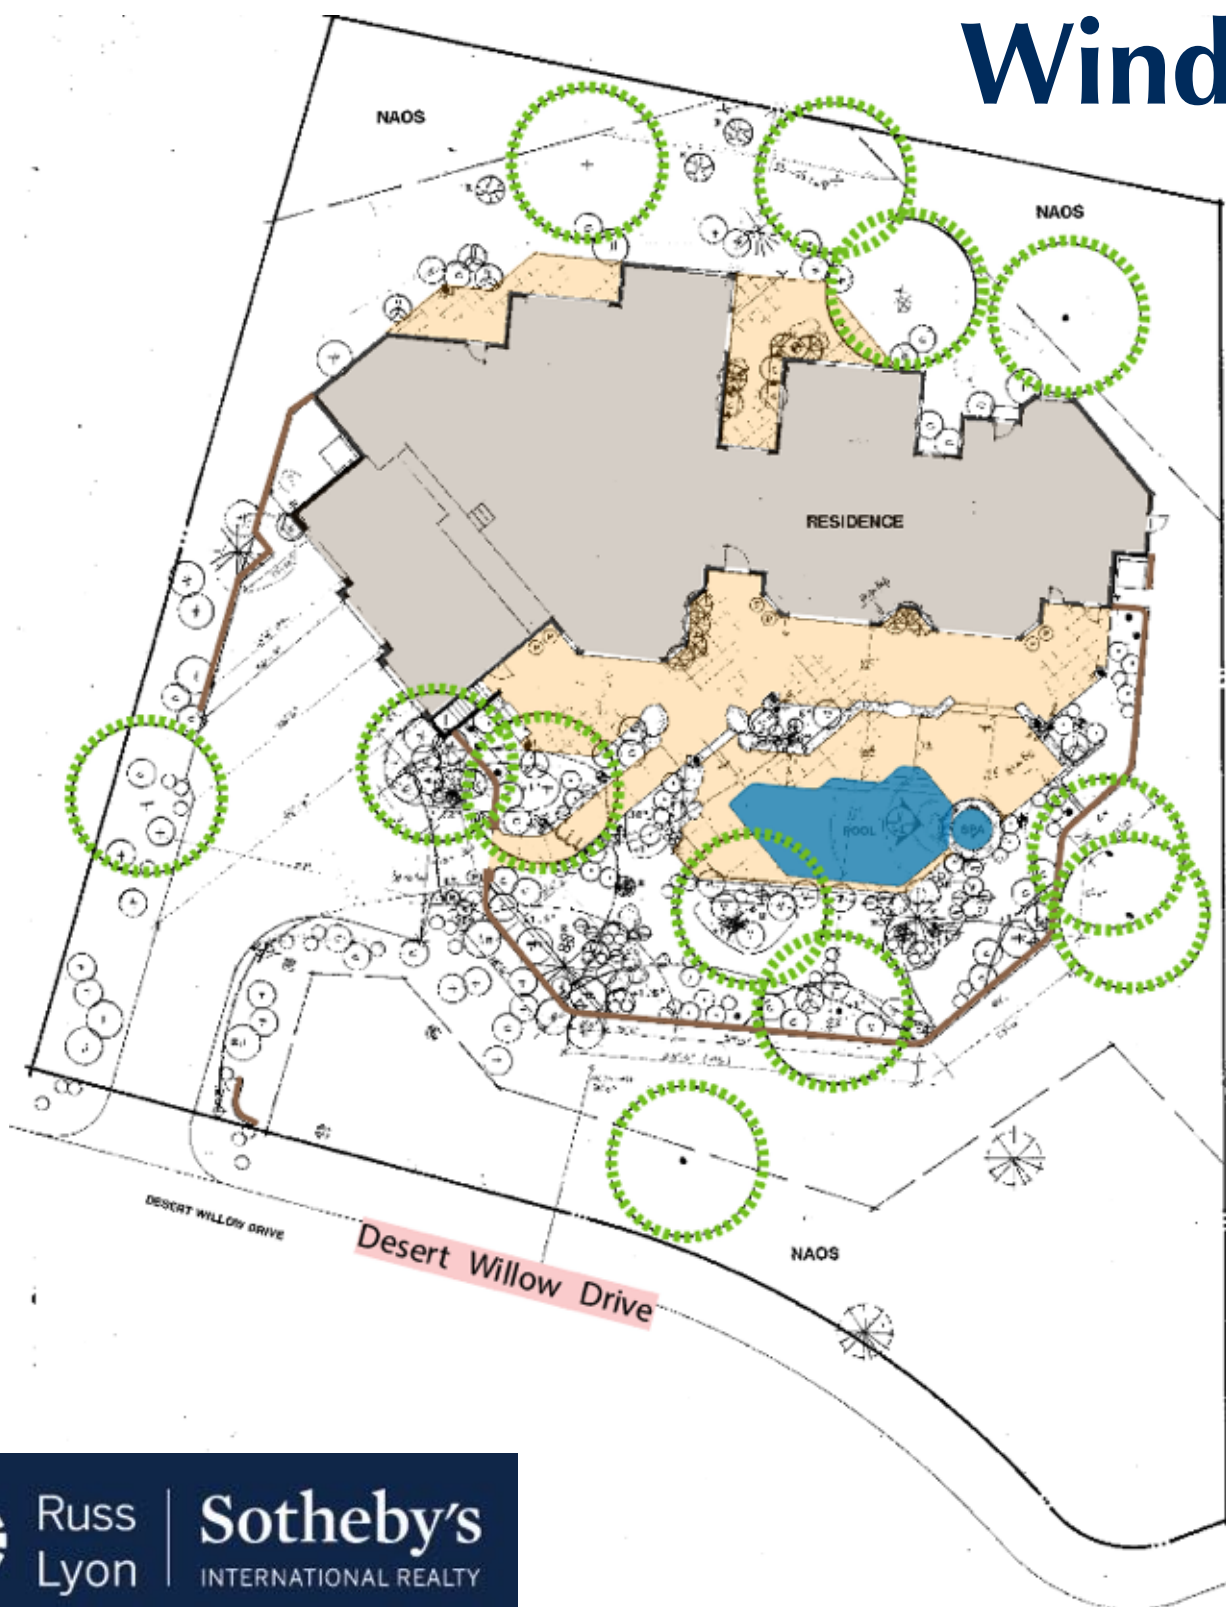

Windy Walk Estates

North Scottsdale

Landscape Plan

The Luckys
NORTH SCOTTSDALE

11660 E Desert Willow Drive
Scottsdale, Arizona 85255

Russ
Lyon

Sotheby's
INTERNATIONAL REALTY